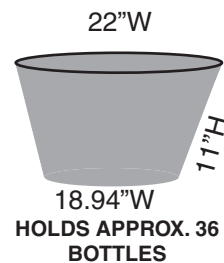

1 GALLON BUCKET

ITEM# 128PB

DIMENSIONS: 8"W X 7.25"H

IMPRINT AREA: 6"W X 3.5"H

2 GALLON BUCKET

ITEM# 256PB

DIMENSIONS: 9.5"W X 9.5"H

IMPRINT AREA: 8"W X 4"H

5 QUART BUCKET ITEM# 1160

DIMENSIONS: 9"W X 7"H
IMPRINT AREA: 7"W X 4.5"H

**SPOT COLOR AND 4
COLOR PROCESS
AVAILABLE!**

**GREAT FOR
SOUVENIRS OR RESORT
GIFT SHOPS!**

**STANDARD INK
COLORS**

PANTONE STANDARD COLORS

Bi-Level

Tri-Level

Full Formed

BUCKET AND TUB SIZING

55 OUNCE BUCKET
ITEM# 155

5 QUART BUCKET
ITEM# 1160

8 QUART BUCKET
ITEM# 1256

10 QUART BUCKET
ITEM# 1320

14 QUART BUCKET
ITEM# 1448

17 QUART BUCKET
ITEM# 1544

20 QUART
ITEM# # 4640

42 QUART
ITEM# # 4344

55 QUART
ITEM# # 4760

67 QUART
ITEM# # 4912

*** BASED ON AN AVERAGE 12 OZ. BOTTLE ***

BUCKETS OF IDEAS!