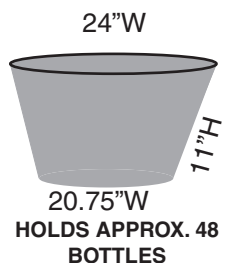

1 GALLON BUCKET

ITEM# 128PB

DIMENSIONS: 8"W X 7.25"H

IMPRINT AREA: 6"W X 3.5"H

2 GALLON BUCKET

ITEM# 256PB

DIMENSIONS: 9.5"W X 9.5"H

IMPRINT AREA: 8"W X 4"H

5 QUART BUCKET ITEM# 1160

DIMENSIONS: 9"W X 7"H
IMPRINT AREA: 7"W X 4.5"H

**SPOT COLOR AND 4
COLOR PROCESS
AVAILABLE!**

**GREAT FOR
SOUVENIRS OR RESORT
GIFT SHOPS!**

**STANDARD INK
COLORS**

PANTONE STANDARD COLORS

Bi-Level

Tri-Level

Full Formed

BUCKET AND TUB SIZING

55 OUNCE BUCKET
ITEM# 155

5 QUART BUCKET
ITEM# 1160

8 QUART BUCKET
ITEM# 1256

10 QUART BUCKET
ITEM# 1320

14 QUART BUCKET
ITEM# 1448

17 QUART BUCKET
ITEM# 1544

20 QUART
ITEM# # 4640

42 QUART
ITEM# # 4344

55 QUART
ITEM# # 4760

67 QUART
ITEM# # 4912

*** BASED ON AN AVERAGE 12 OZ. BOTTLE ***

BUCKETS OF IDEAS!