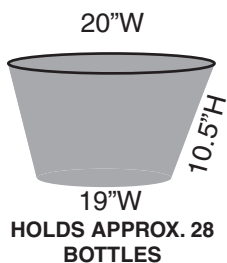

1 GALLON BUCKET

ITEM# 128PB

DIMENSIONS: 8"W X 7.25"H

IMPRINT AREA: 6"W X 3.5"H

2 GALLON BUCKET

ITEM# 256PB

DIMENSIONS: 9.5"W X 9.5"H

IMPRINT AREA: 8"W X 4"H

5 QUART BUCKET ITEM# 1160

DIMENSIONS: 9"W X 7"H
IMPRINT AREA: 7"W X 4.5"H

**SPOT COLOR AND 4
COLOR PROCESS
AVAILABLE!**

**GREAT FOR
SOUVENIRS OR RESORT
GIFT SHOPS!**

**STANDARD INK
COLORS**

PANTONE STANDARD COLORS

Bi-Level

Tri-Level

Full Formed

BUCKET AND TUB SIZING

55 OUNCE BUCKET
ITEM# 155

5 QUART BUCKET
ITEM# 1160

8 QUART BUCKET
ITEM# 1256

10 QUART BUCKET
ITEM# 1320

14 QUART BUCKET
ITEM# 1448

17 QUART BUCKET
ITEM# 1544

20 QUART
ITEM# # 4640

42 QUART
ITEM# # 4344

55 QUART
ITEM# # 4760

67 QUART
ITEM# # 4912

*** BASED ON AN AVERAGE 12 OZ. BOTTLE ***

BUCKETS OF IDEAS!